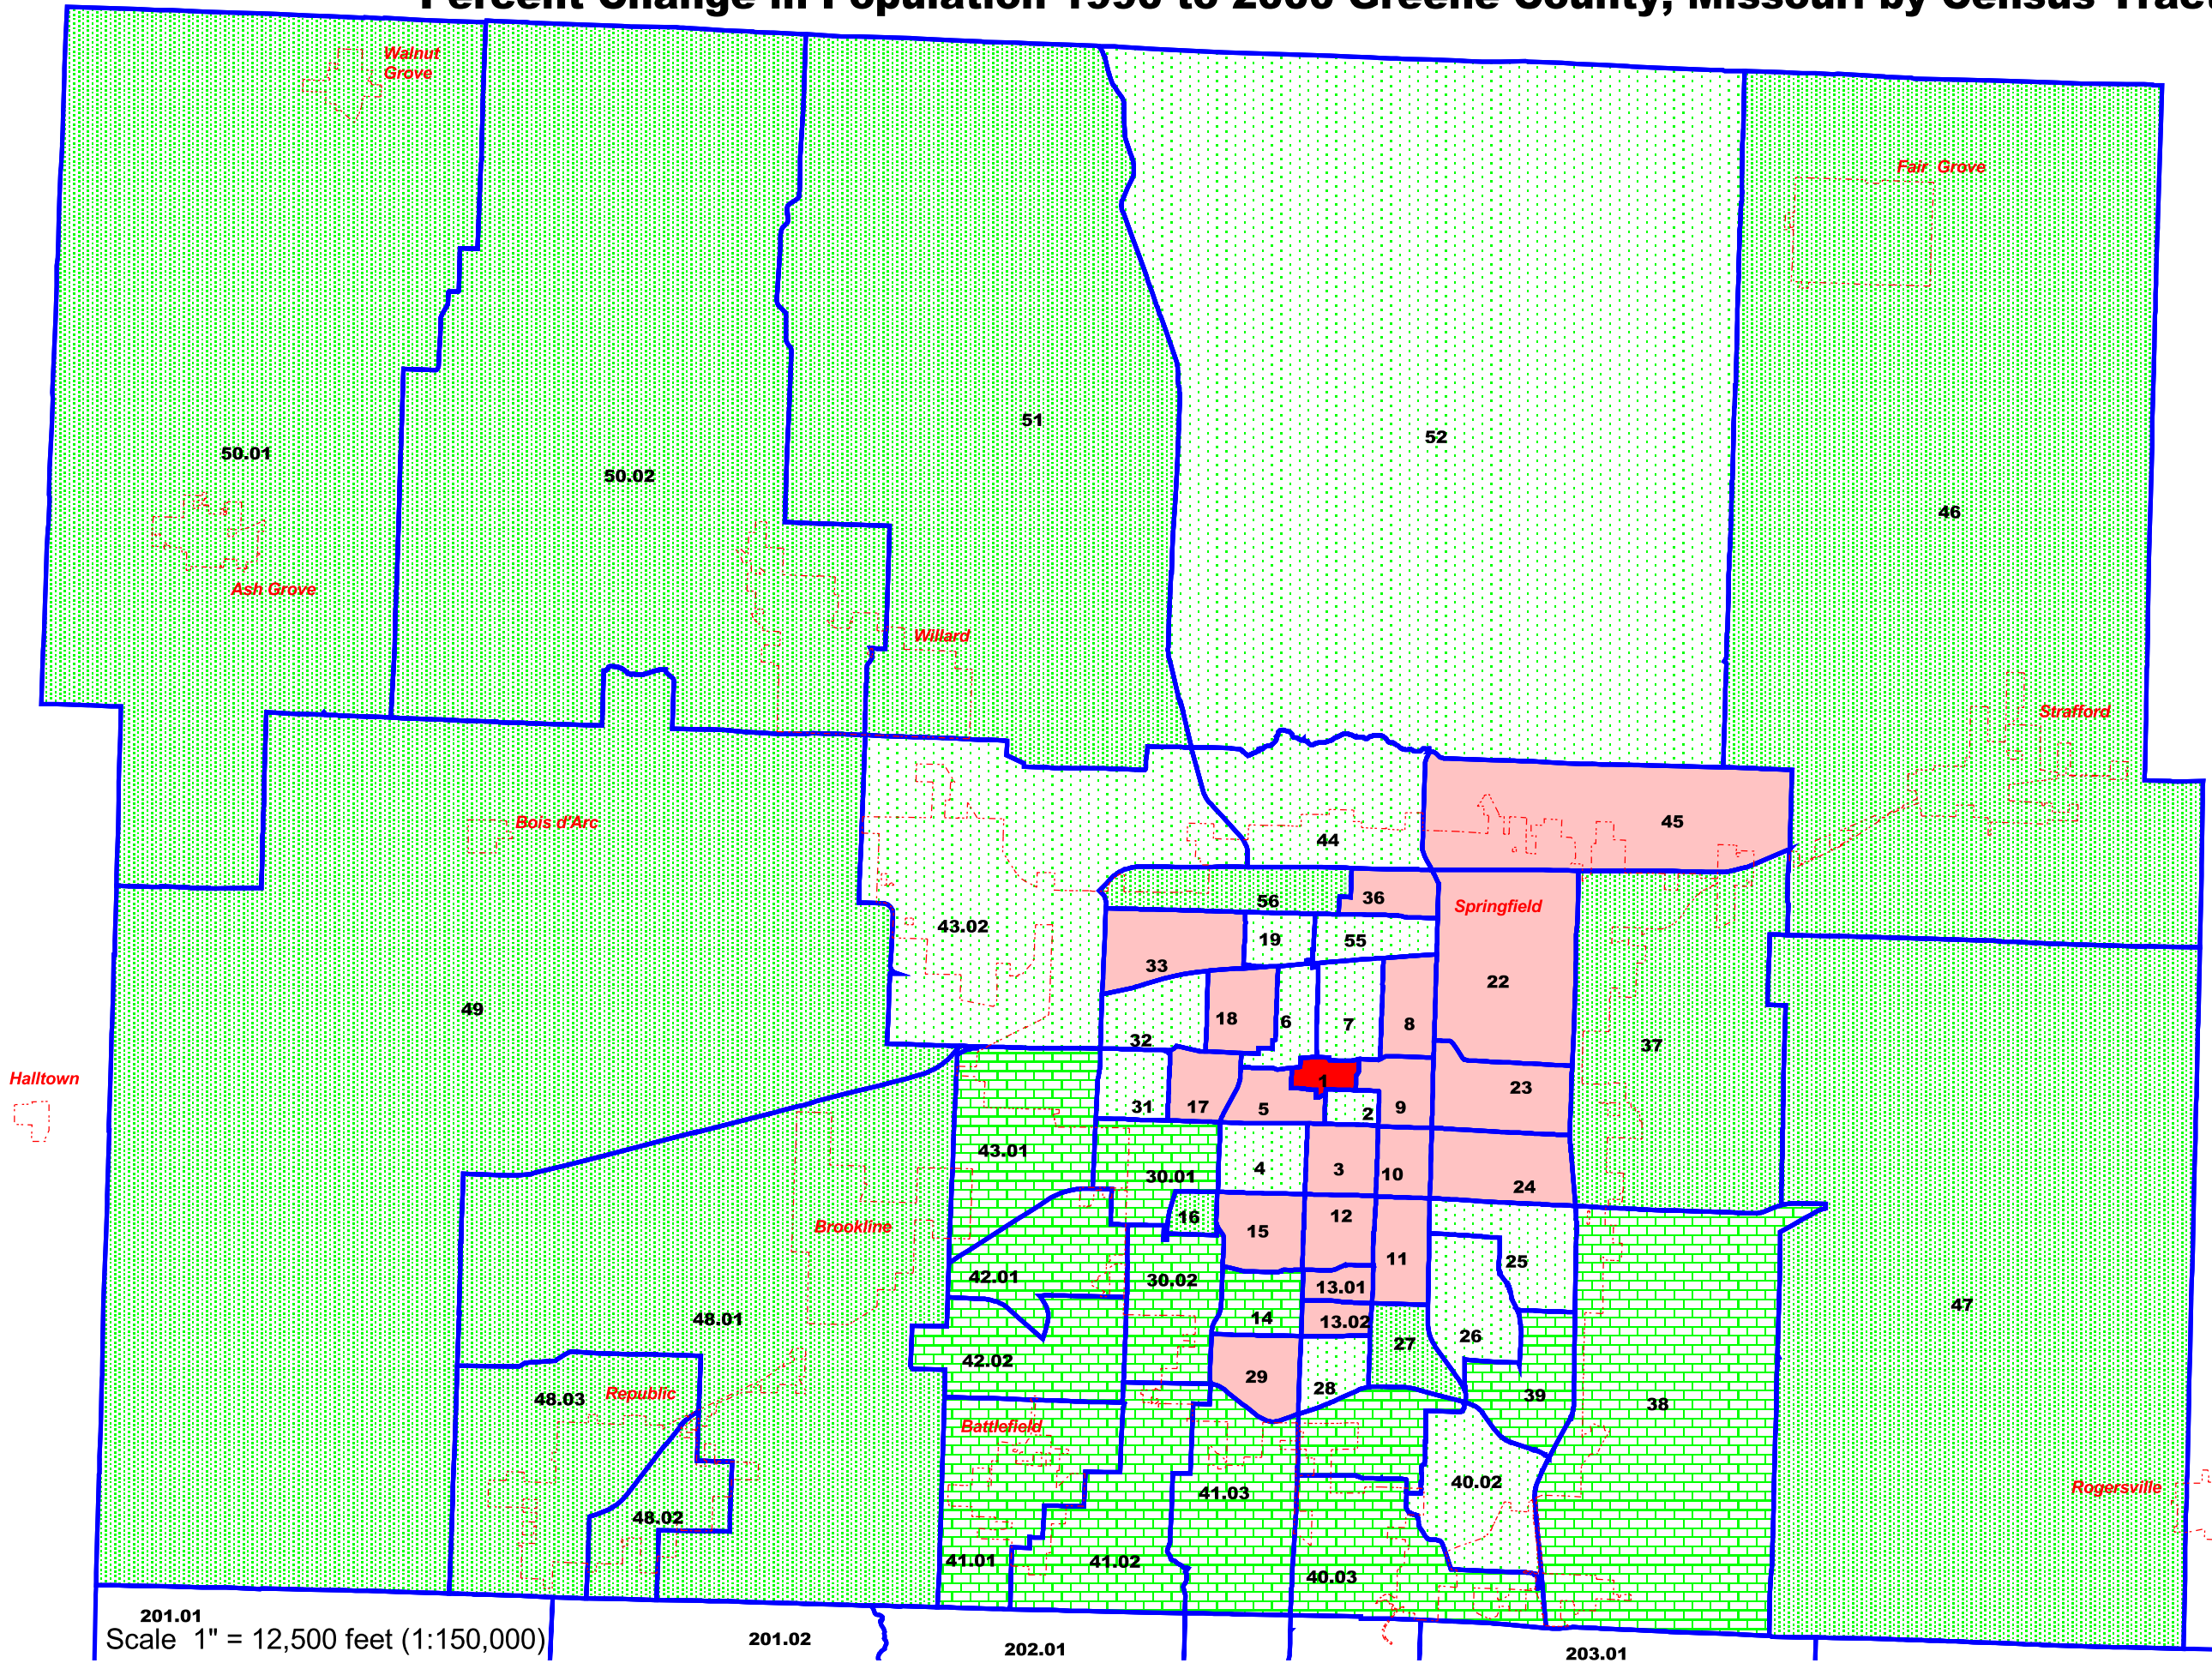

# Percent Change in Population 1990 to 2000 Greene County, Missouri by Census Tract

**2000 Census Tracts  
Percentage Change  
1990 to 2000**

- 16.5 - -8.1
- 8 - -0.1
- 0
- 0.1 - 11.8
- 11.8 - 29.5
- 29.5 - 192.2

Major Streets  
 City Limits  
 R-12 Boundary  
 2000 Census Tracts

201.01  
Scale 1" = 12,500 feet (1:150,000)

201.02

202.01

203.01