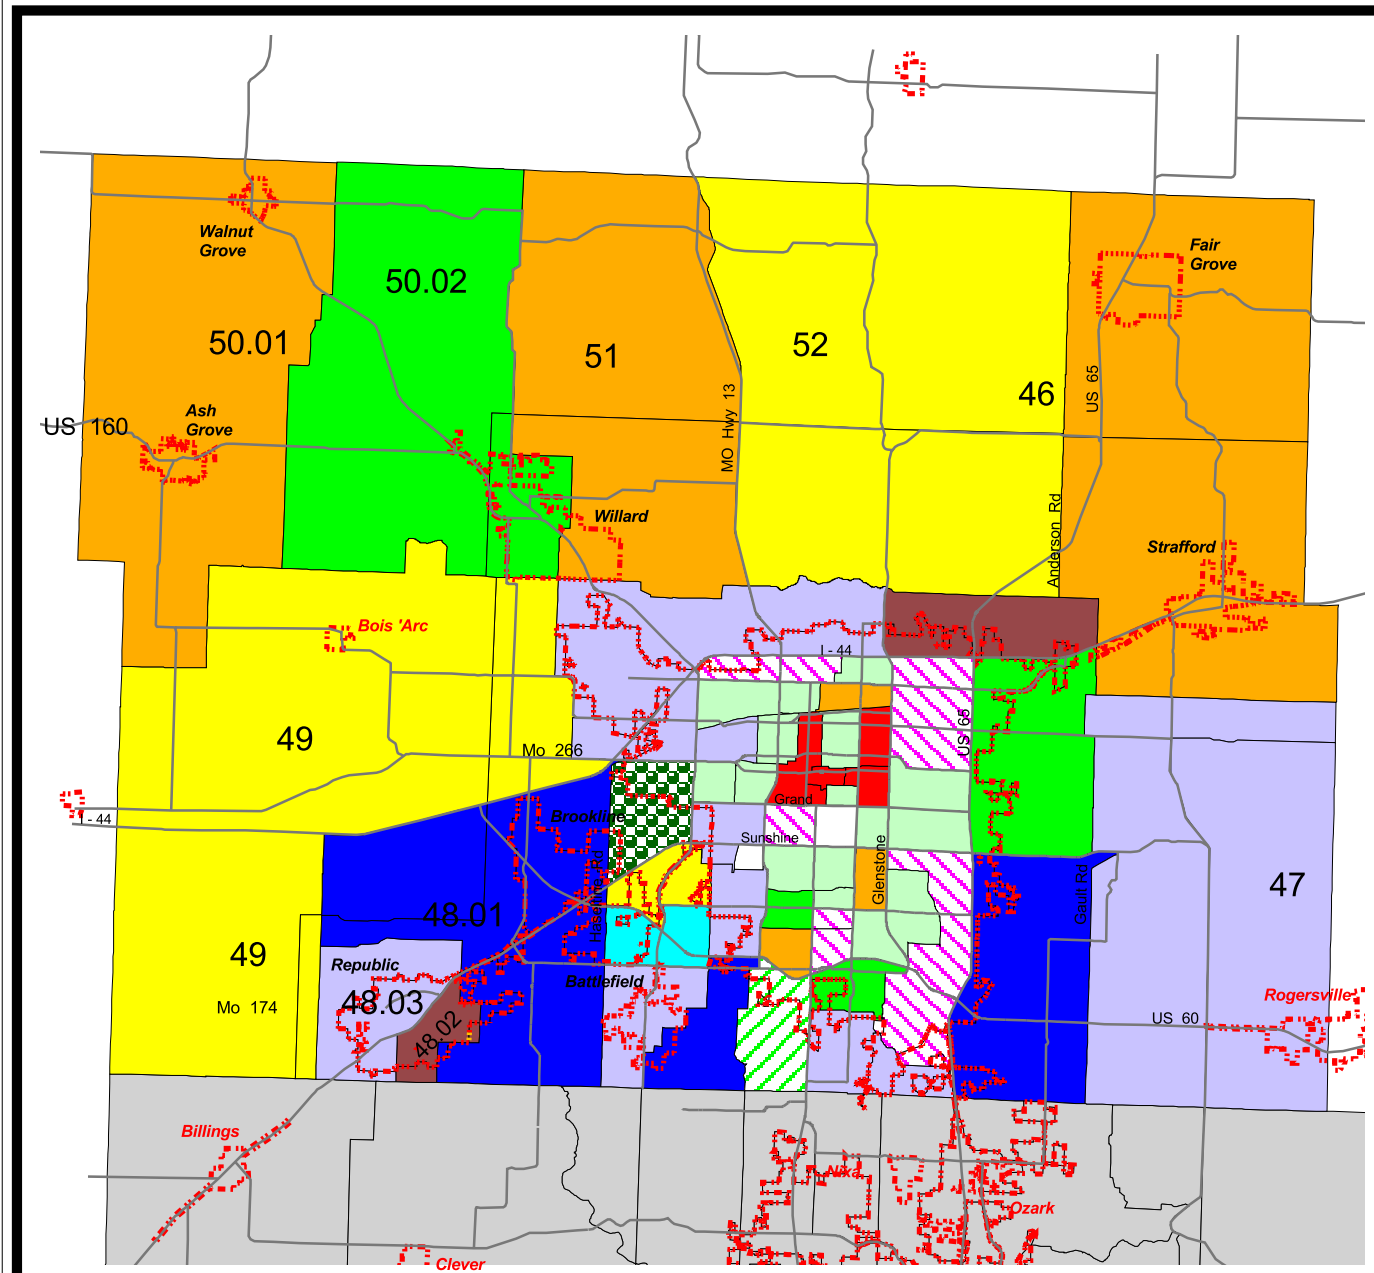

Net Change in Housing Units
 1 April, 2000 to
 30 June, 2005
 Greene County, Missouri
 Growth Trends Report
 30 June, 2005
 by Census Tract 2000

Whole tracts shown with
 no splits as per earlier pages

Within

city limits as of 21 July, 2005 (only data for Greene County shown)